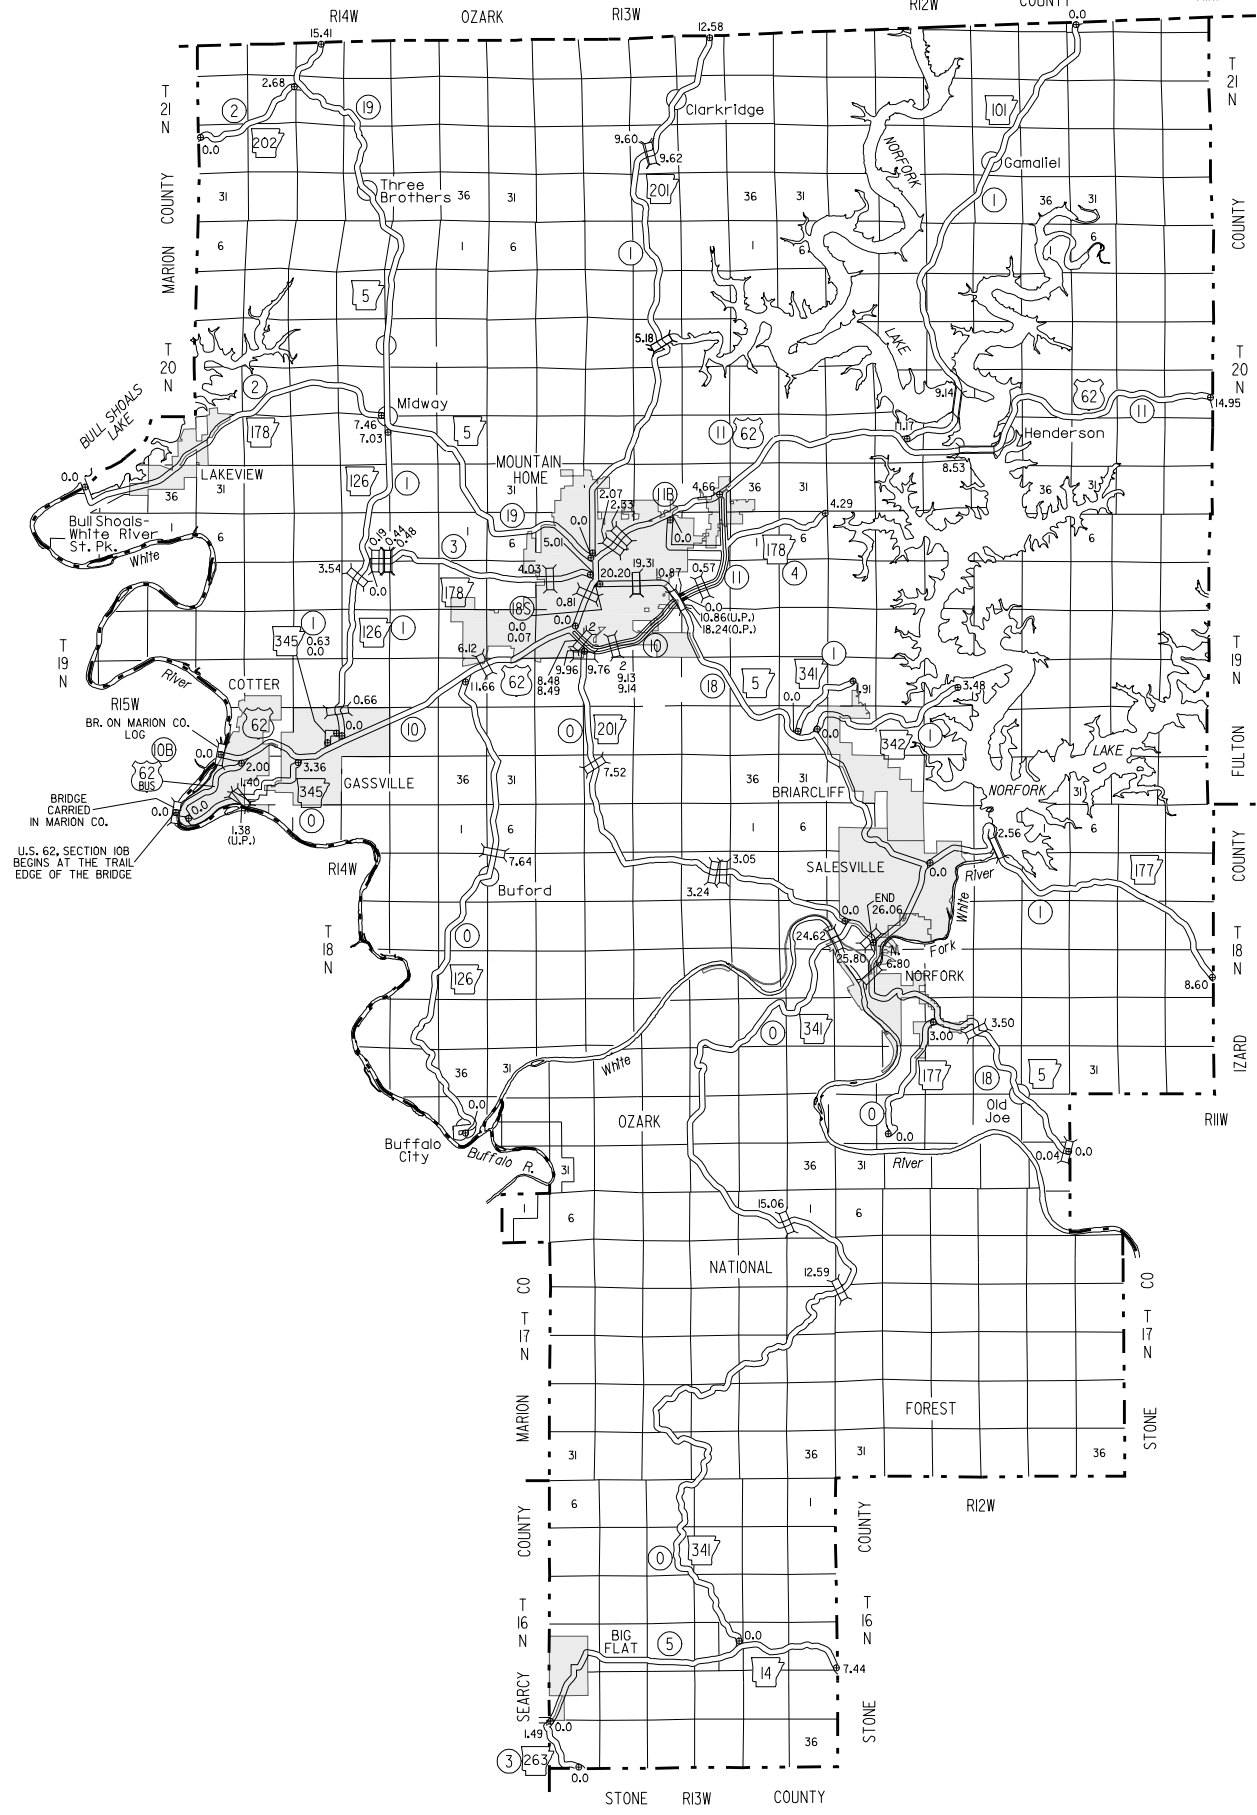

M I S S O U R I COUNTY

DISTRICT 9  
COUNTY MAP PRODUCED BY  
COMPUTER ASSISTED CARTOGRAPHY

STATE HIGHWAY  
ROUTE AND SECTION MAP  
**BAXTER COUNTY**  
ARKANSAS

SHOWING  
BRIDGE LOG NUMBERS  
12-28-2016