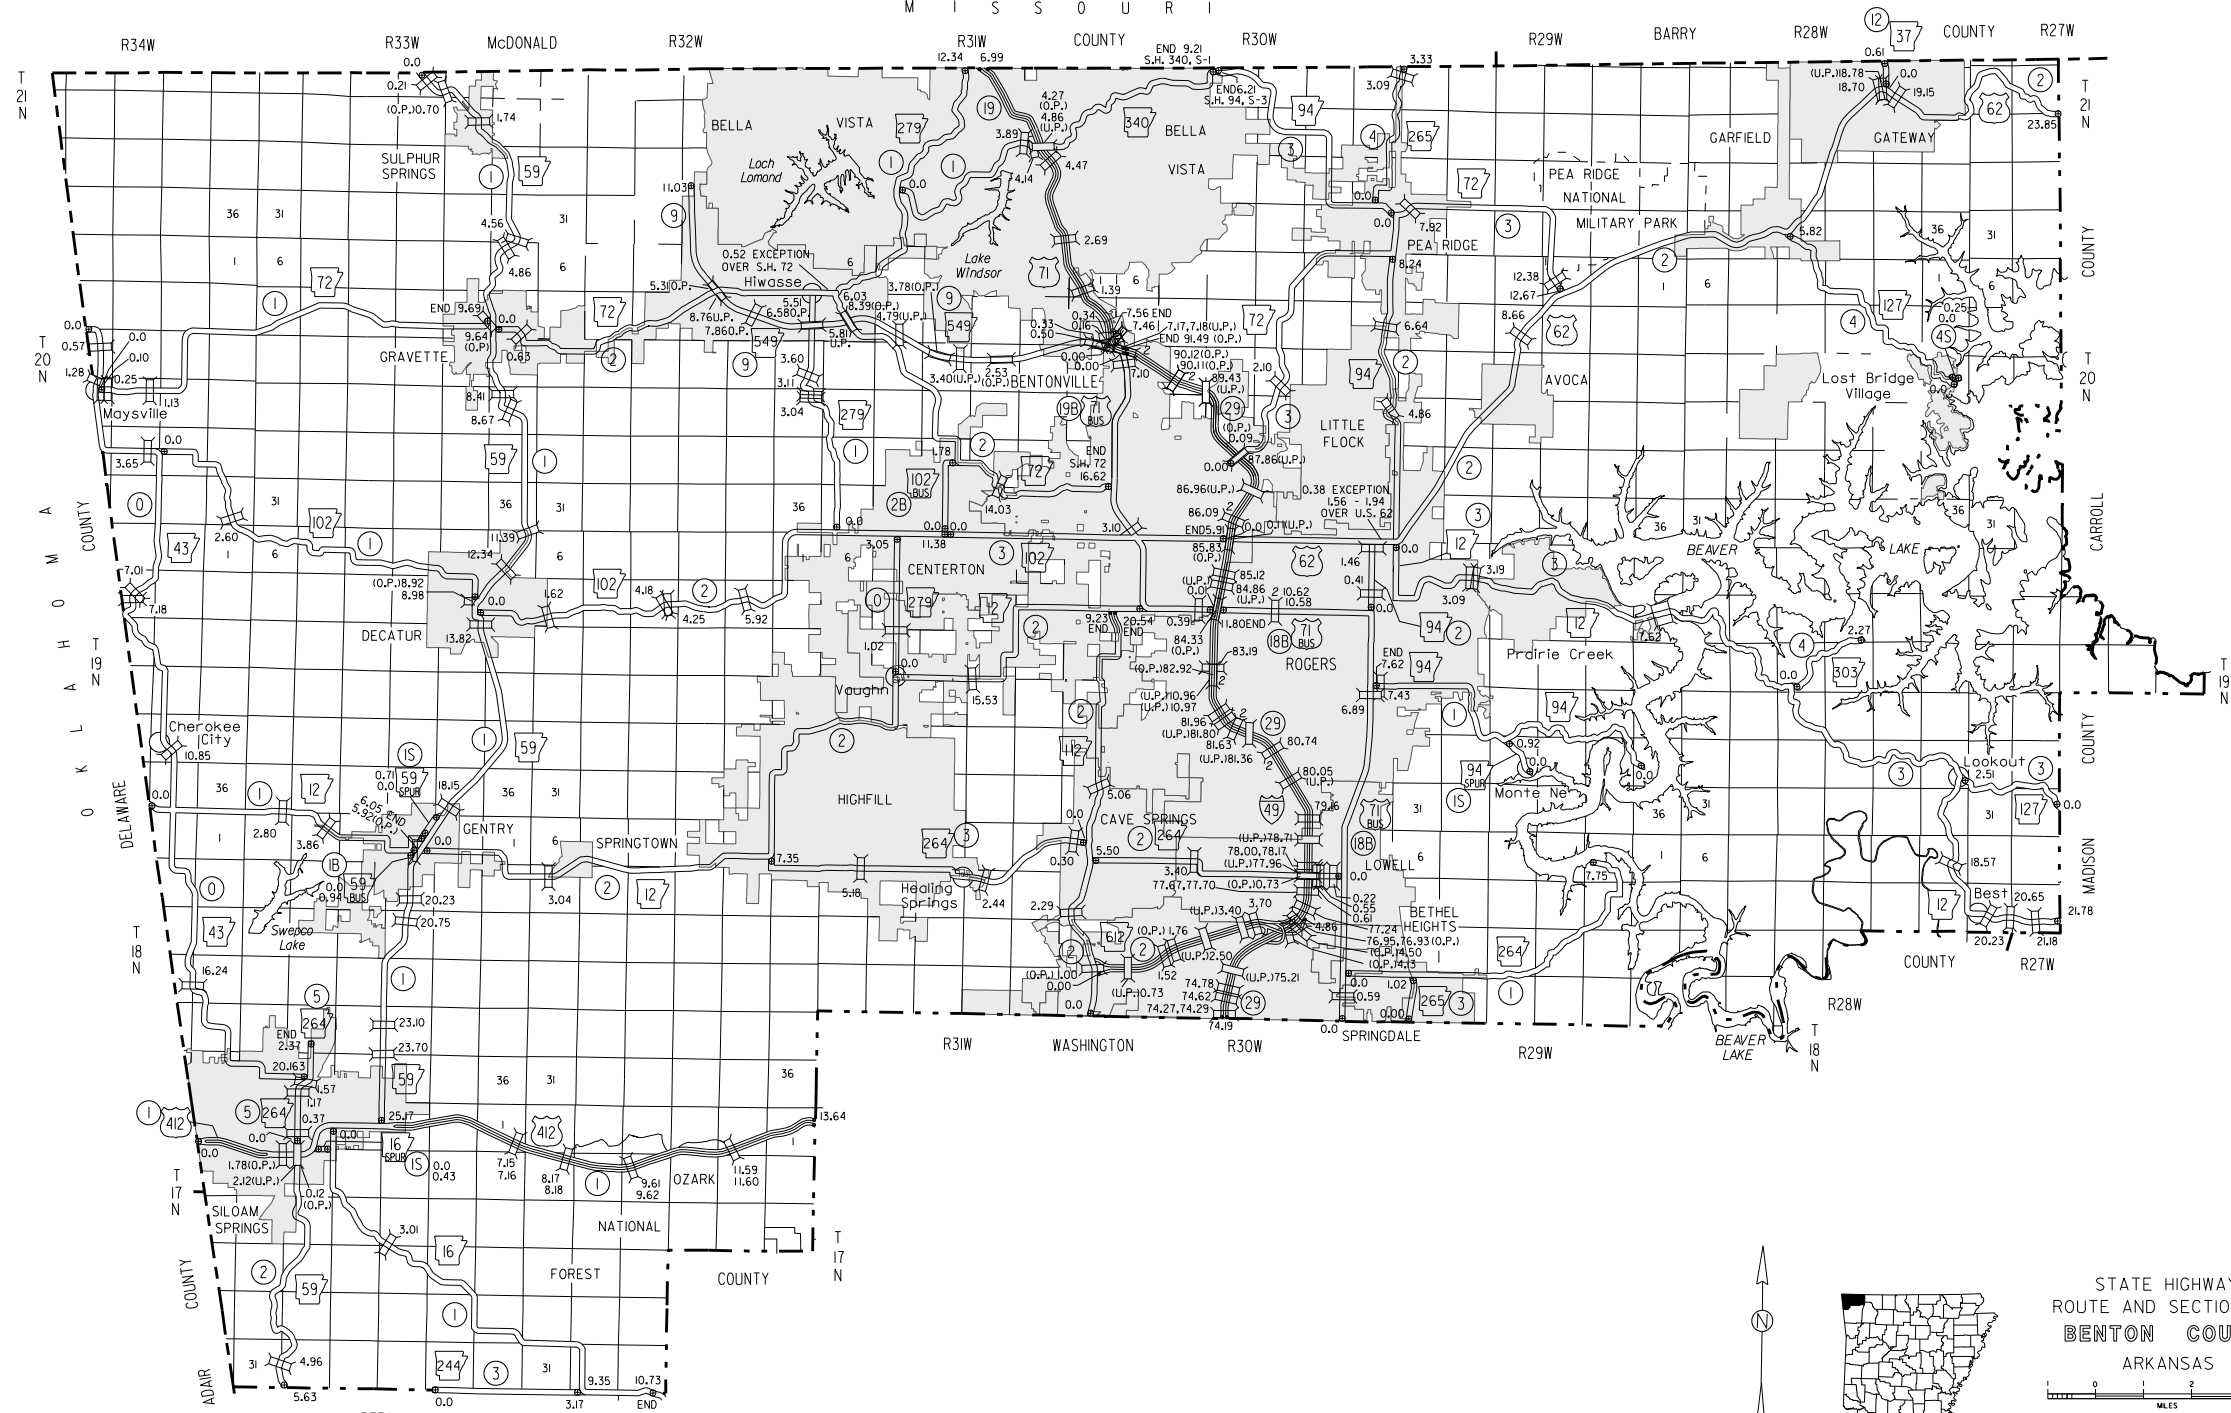

M I S S O U R I

DISTRICT 9
 COUNTY MAP PRODUCED BY
 COMPUTER ASSISTED CARTOGRAPHY

STATE HIGHWAY
 ROUTE AND SECTION MAP
 BENTON COUNTY
 ARKANSAS
 0 1 2 3 4
 MILES
 SHOWING
 BRIDGE LOG NUMBERS
 06-09-2018