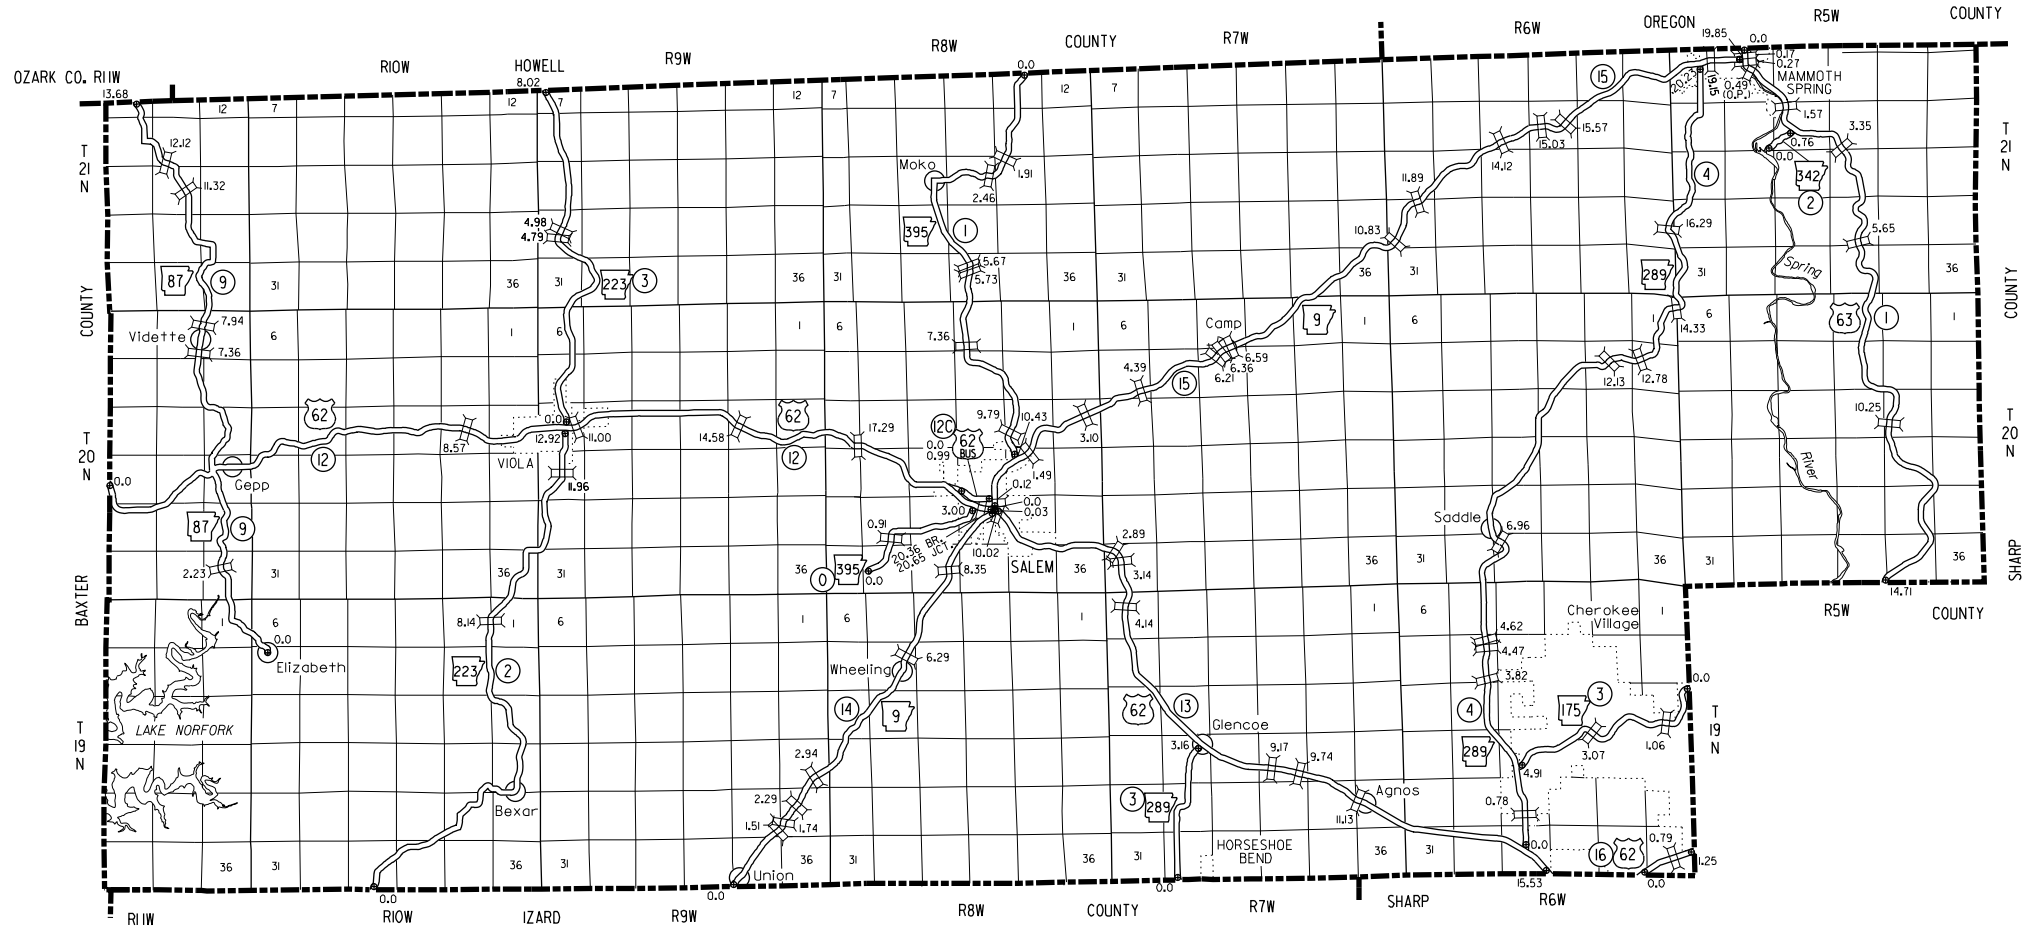

M I S S O U R I

STATE HIGHWAY  
ROUTE AND SECTION MAP  
FULTON COUNTY  
ARKANSAS

1 0 1 2 3 4  
MILES

SHOWING  
BRIDGE LOG NUMBERS

DISTRICT 5  
COUNTY MAP PRODUCED BY  
COMPUTER ASSISTED CARTOGRAPHY