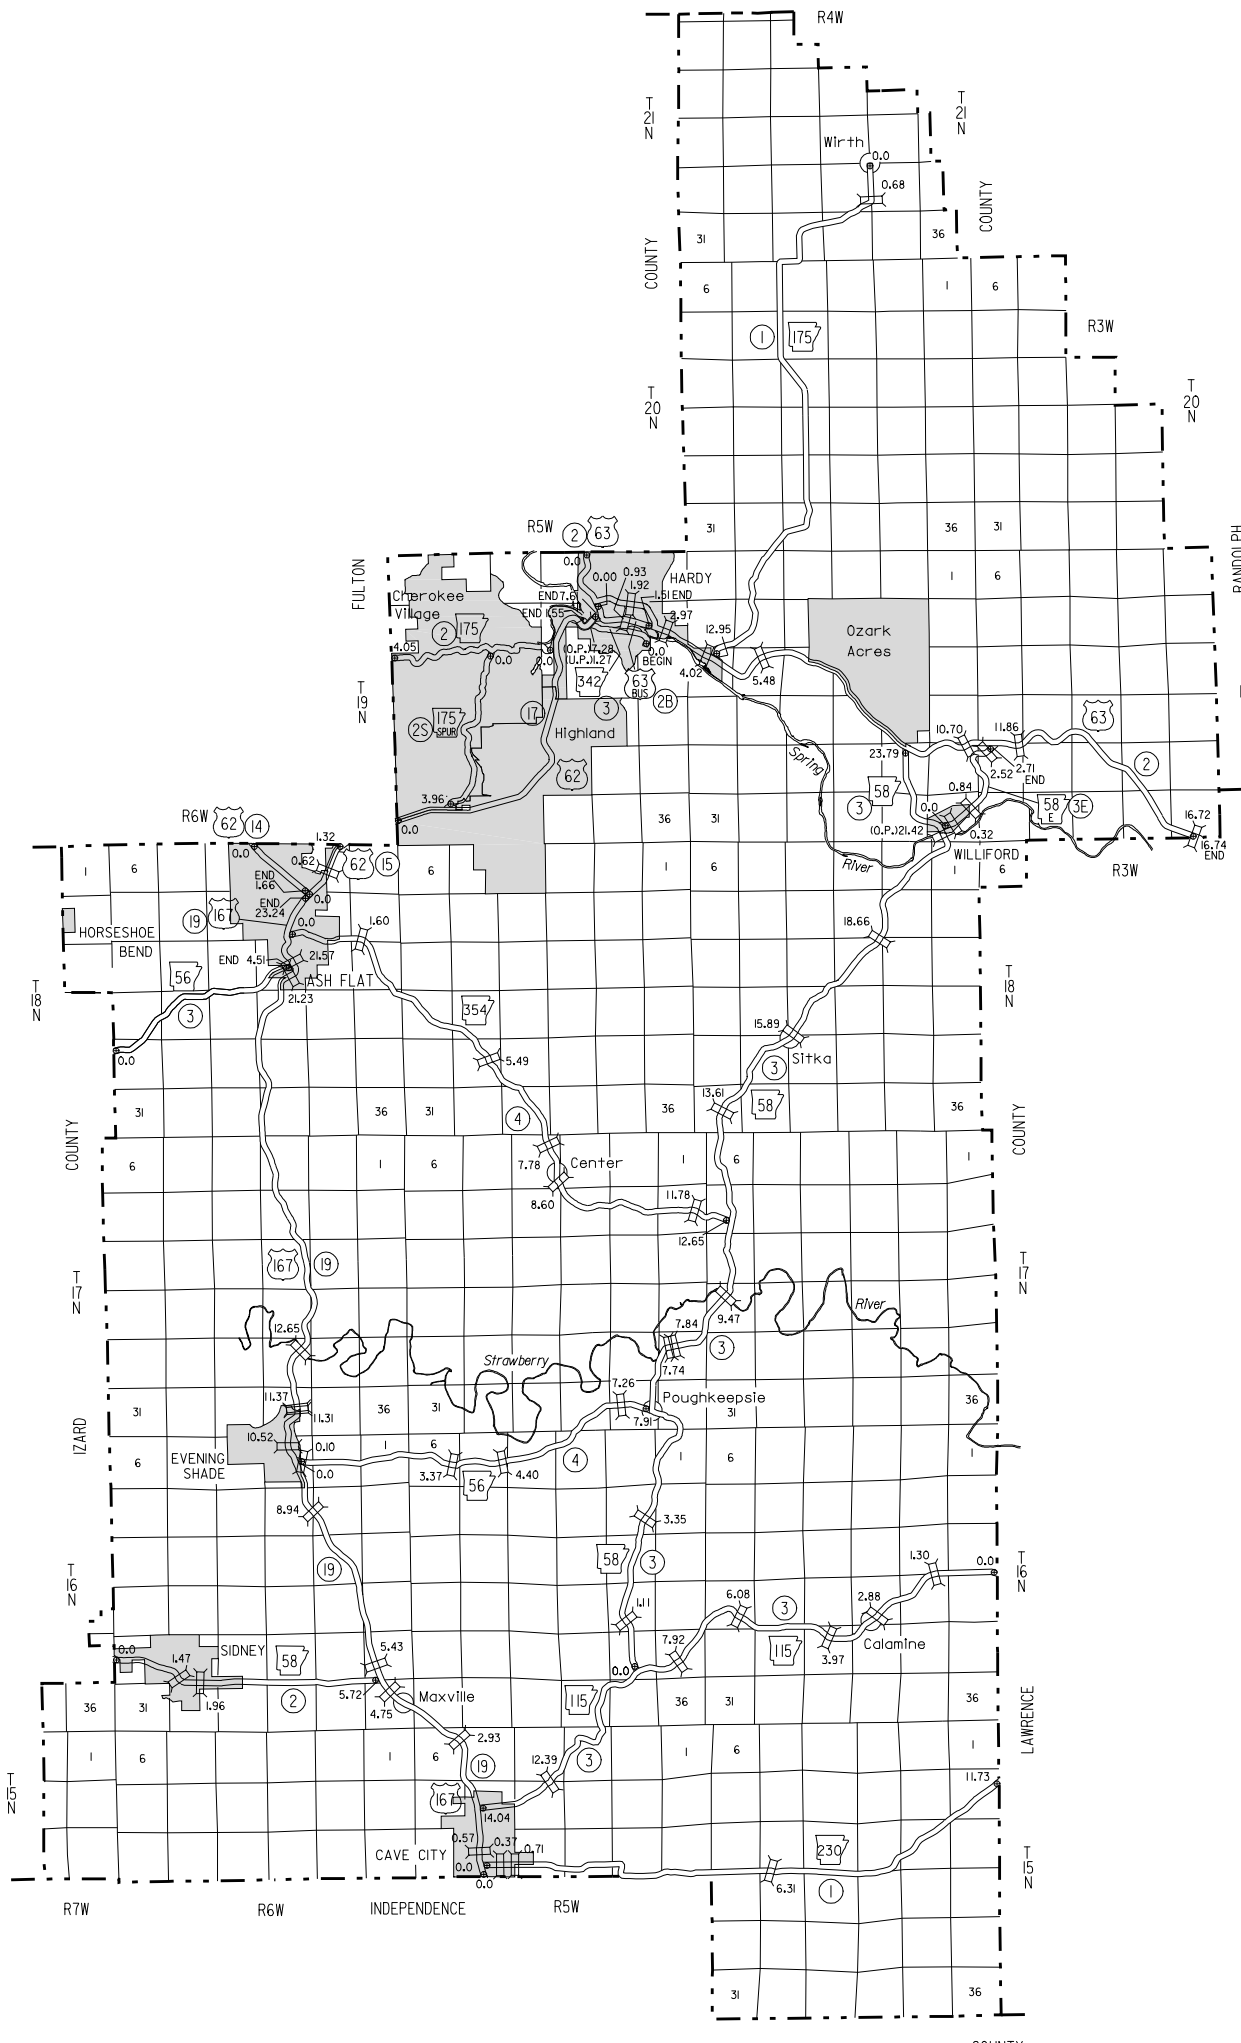

MISSOURI
OREGON COUNTY

ROUTE AND SECTION MAP
SHARP COUNTY 67

DISTRICT 5
COUNTY MAP PRODUCED BY
COMPUTER ASSISTED CARTOGRAPHY

STATE HIGHWAY
ROUTE AND SECTION MAP
SHARP COUNTY
ARKANSAS

SHOWING
BRIDGE LOG NUMBERS
09-26-2012