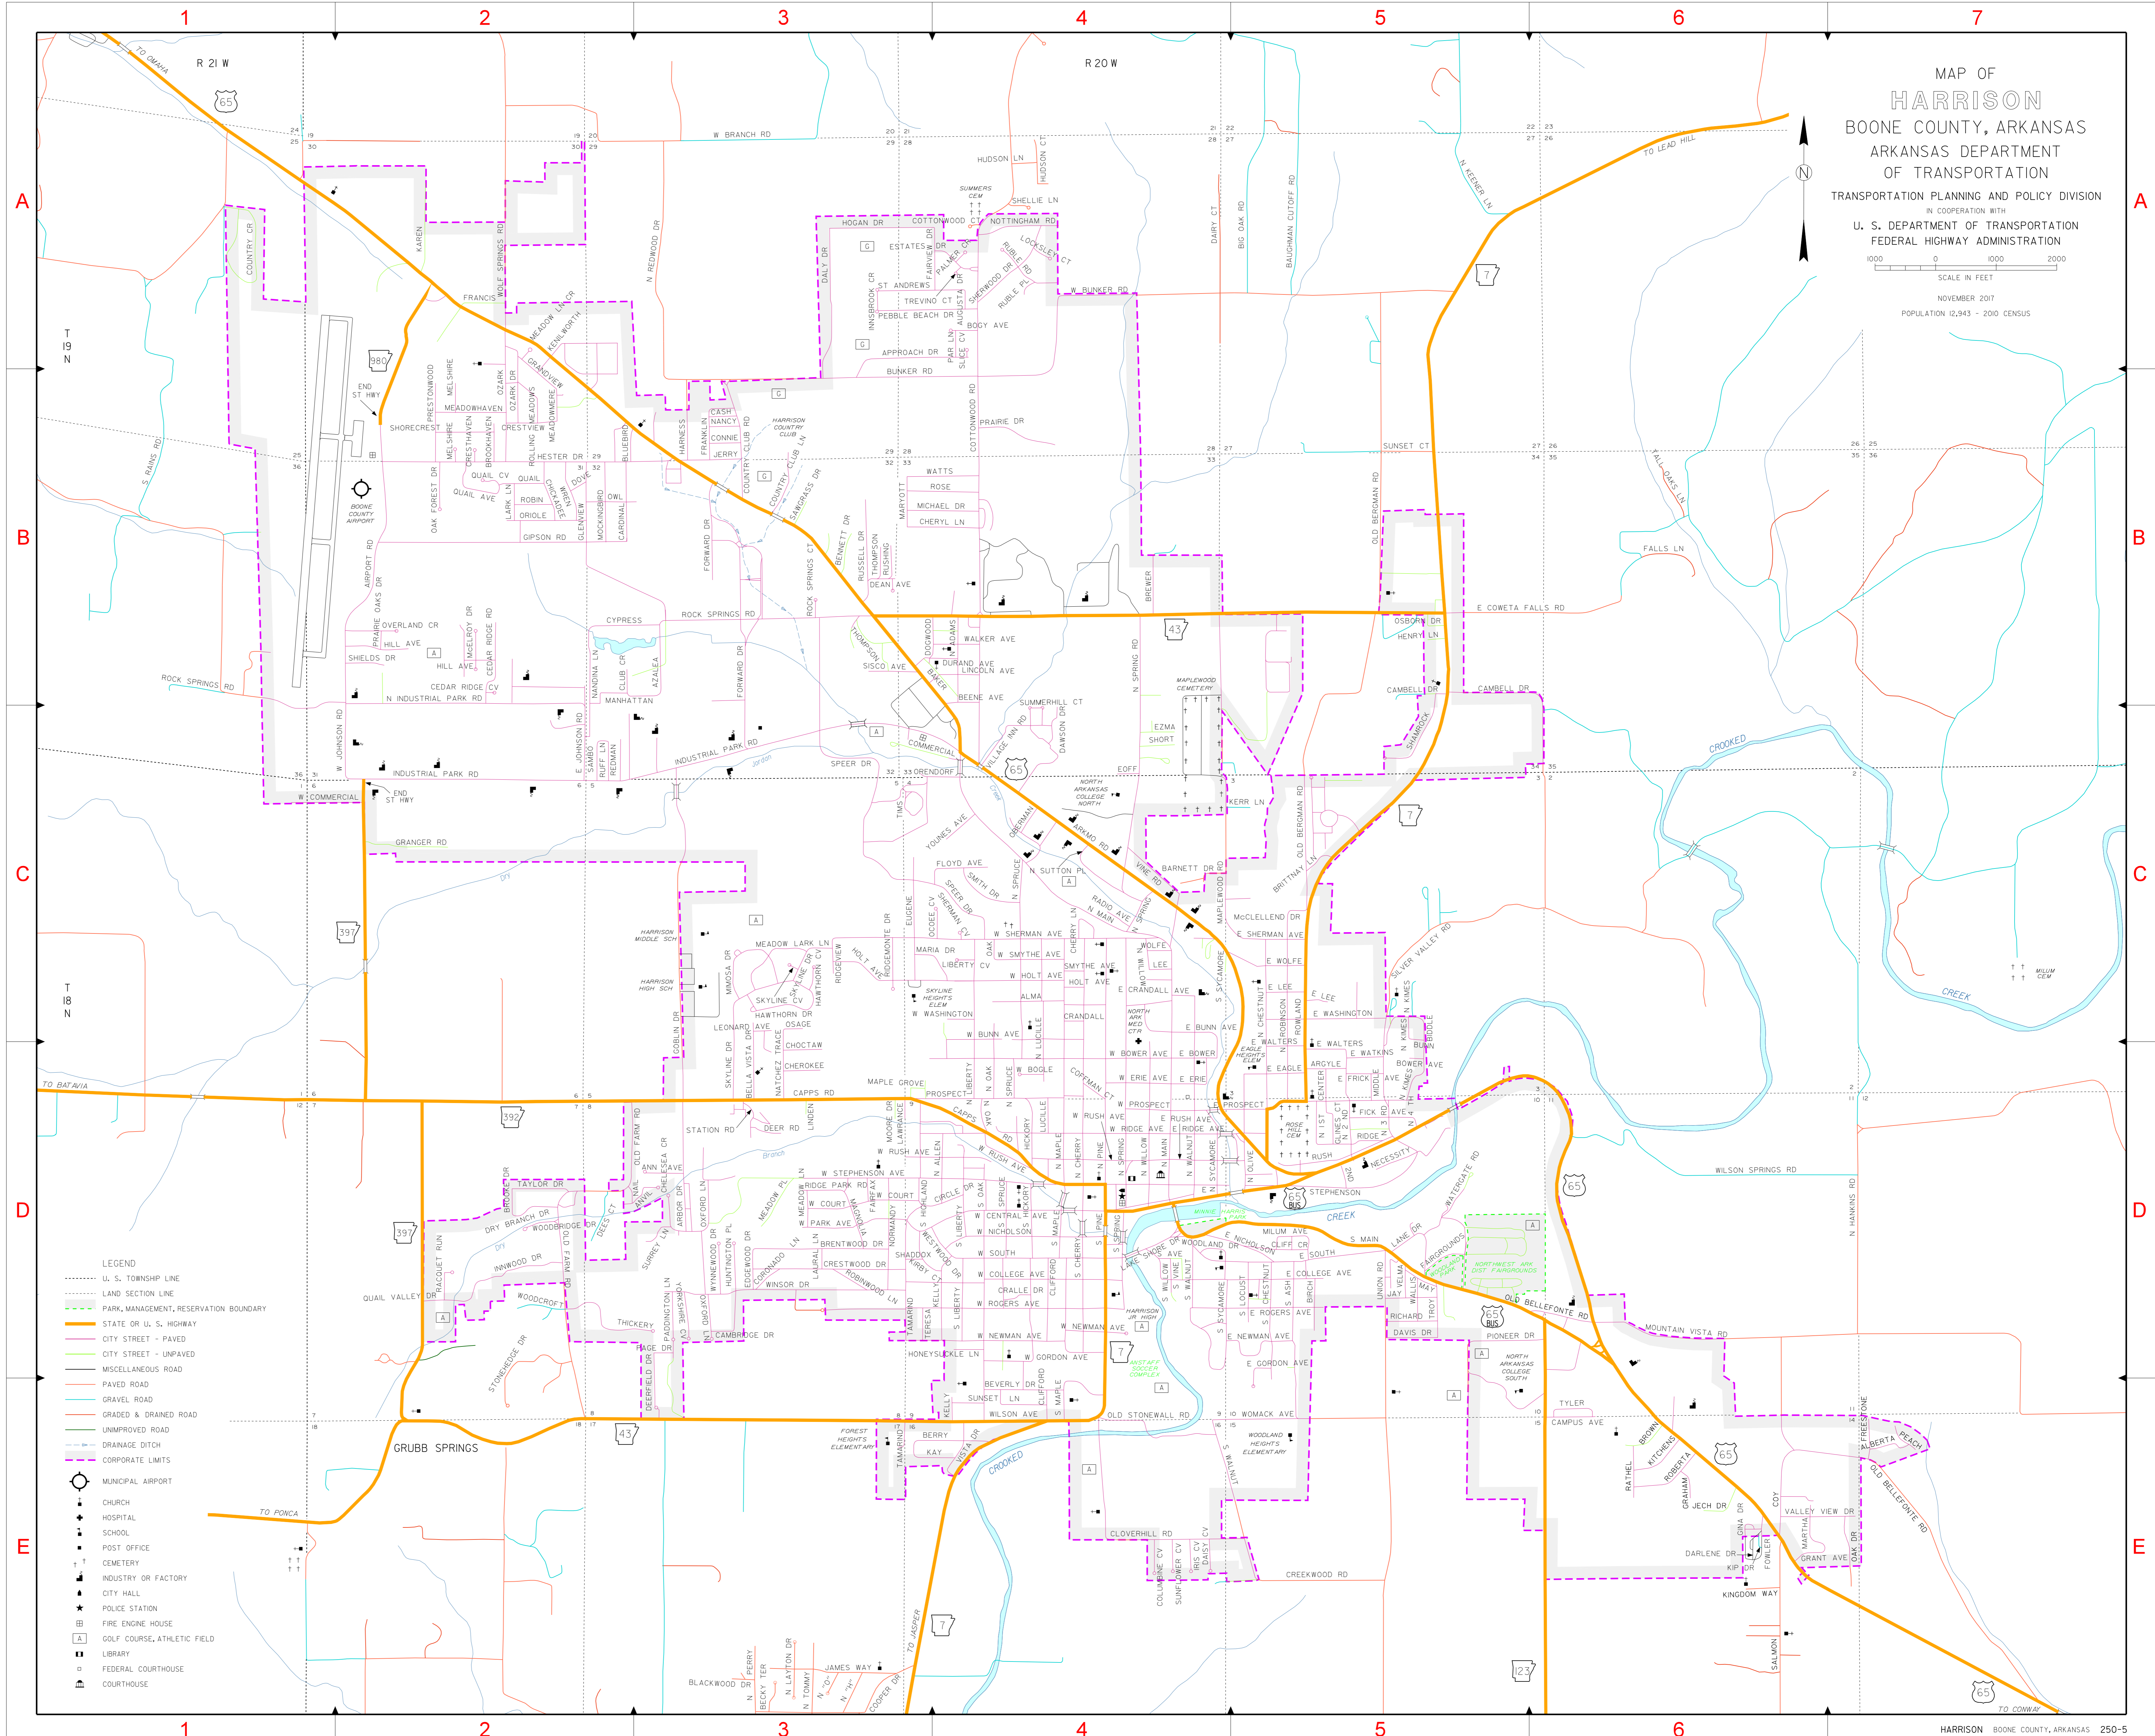

INDEX

Table listing street names and their corresponding grid coordinates (e.g., 2ND AIRPORT RD, 2-5, 1-1).

Table listing street names and their corresponding grid coordinates (e.g., 3RD WALNUT, 3-5, 1-1).

MAP OF HARRISON BOONE COUNTY, ARKANSAS ARKANSAS DEPARTMENT OF TRANSPORTATION

TRANSPORTATION PLANNING AND POLICY DIVISION IN COOPERATION WITH U. S. DEPARTMENT OF TRANSPORTATION FEDERAL HIGHWAY ADMINISTRATION

SCALE IN FEET NOVEMBER 2017 POPULATION 12,943 - 2010 CENSUS