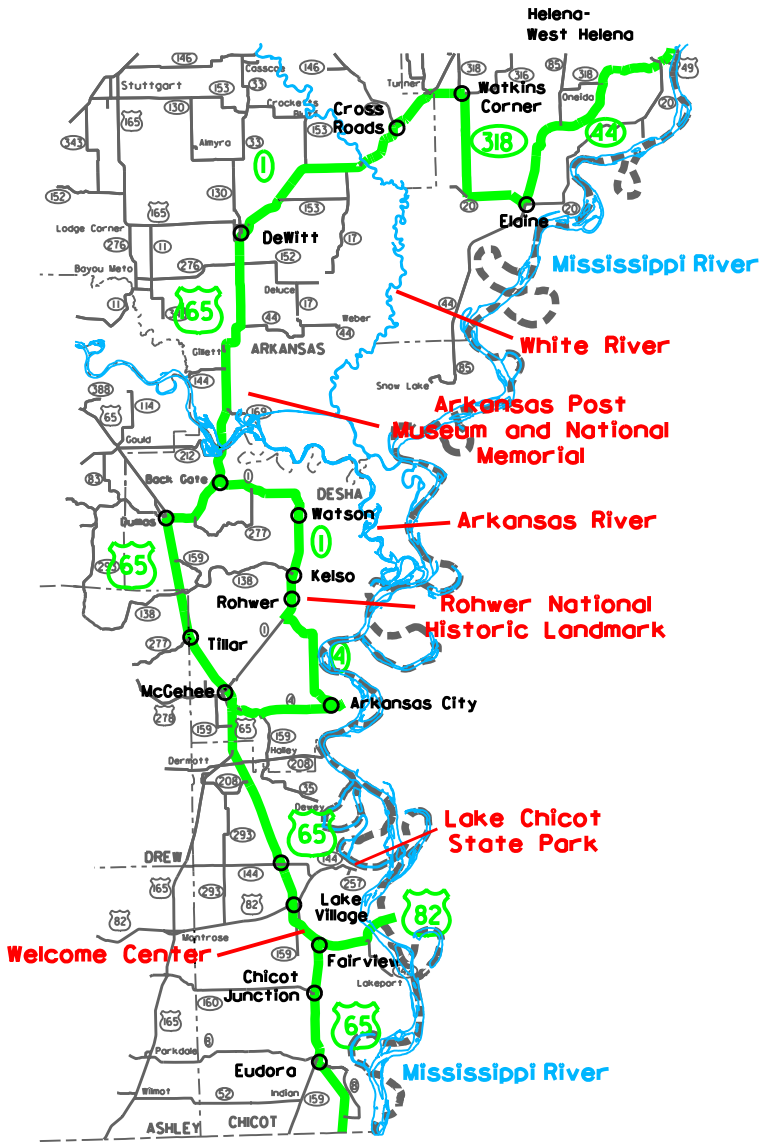

**Great River Road Southern Route  
Louisiana State Line to Helena-West Helena**

**Great River Road Northern Route  
Helena-West Helena to Missouri State Line**