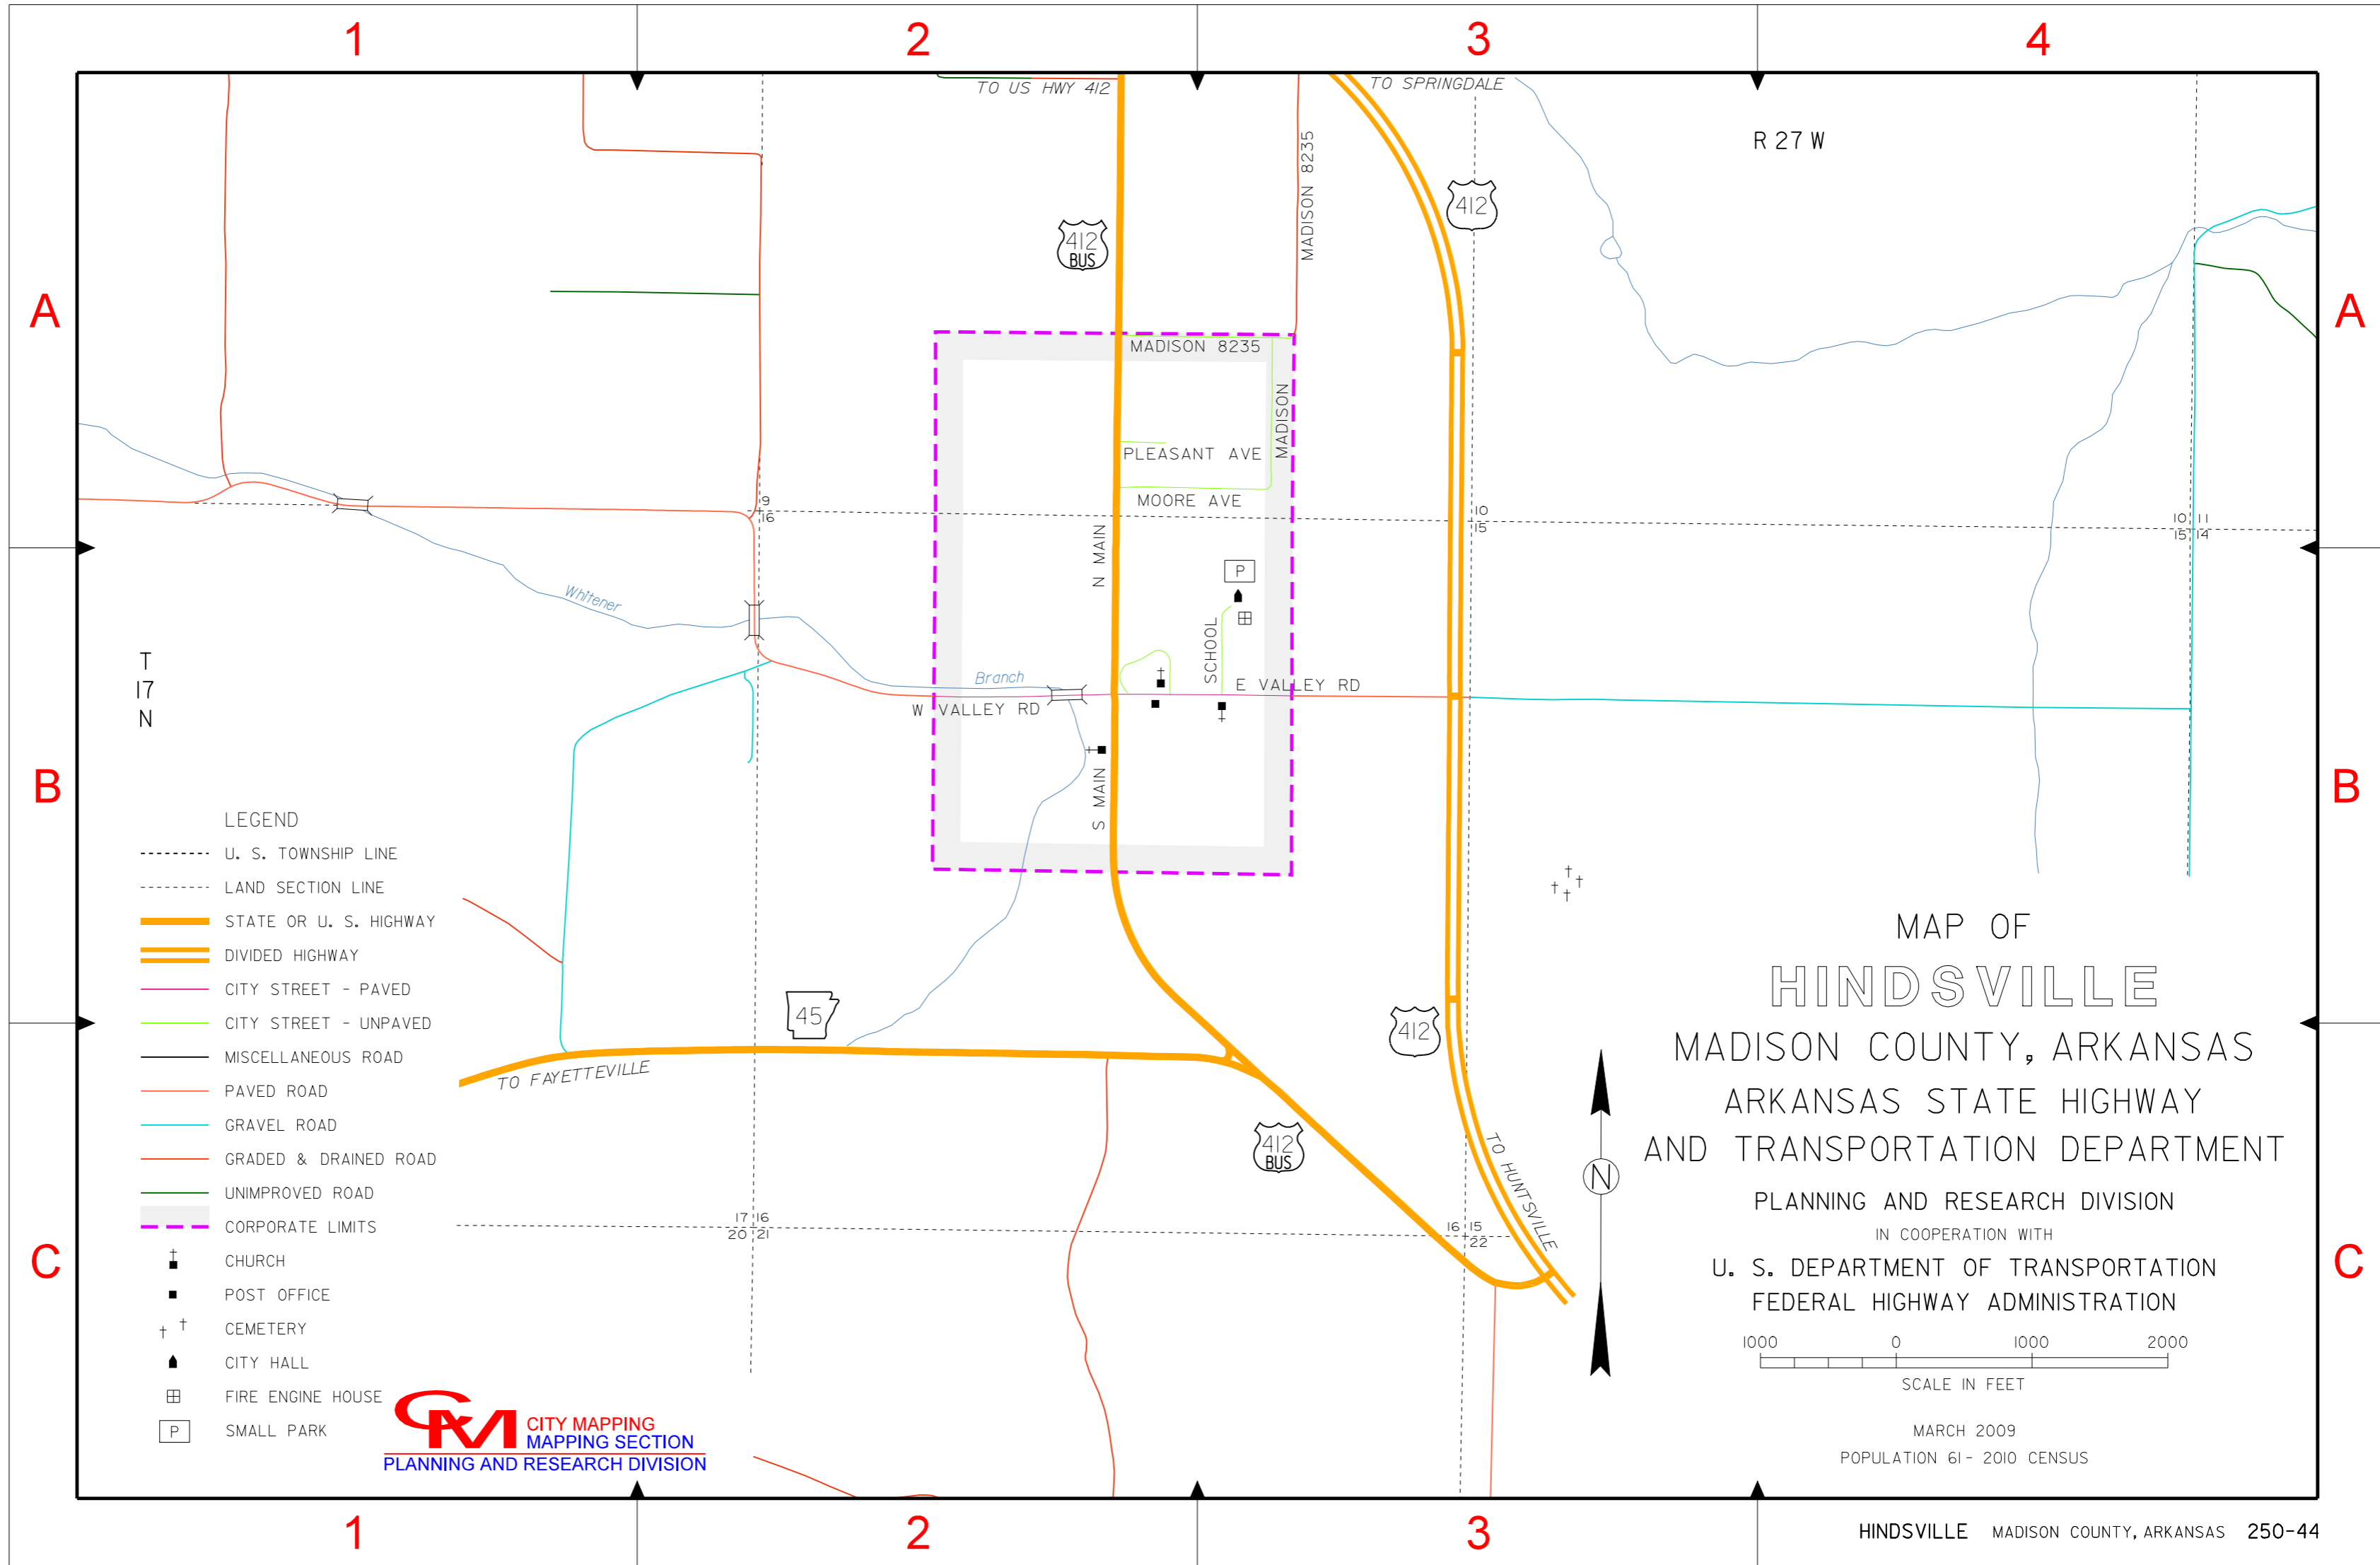

# INDEX

E VALLEY RD  
 MADISON  
 MADISON 8235  
 MOORE AVE  
 N MAIN  
 PLEASANT AVE  
 S MAIN  
 SCHOOL  
 W VALLEY RD

B-3  
 A-3  
 A-2  
 A-2  
 B-2  
 A-2  
 B-2  
 B-3  
 B-2

**CM** CITY MAPPING  
 MAPPING SECTION  
 PLANNING AND RESEARCH DIVISION